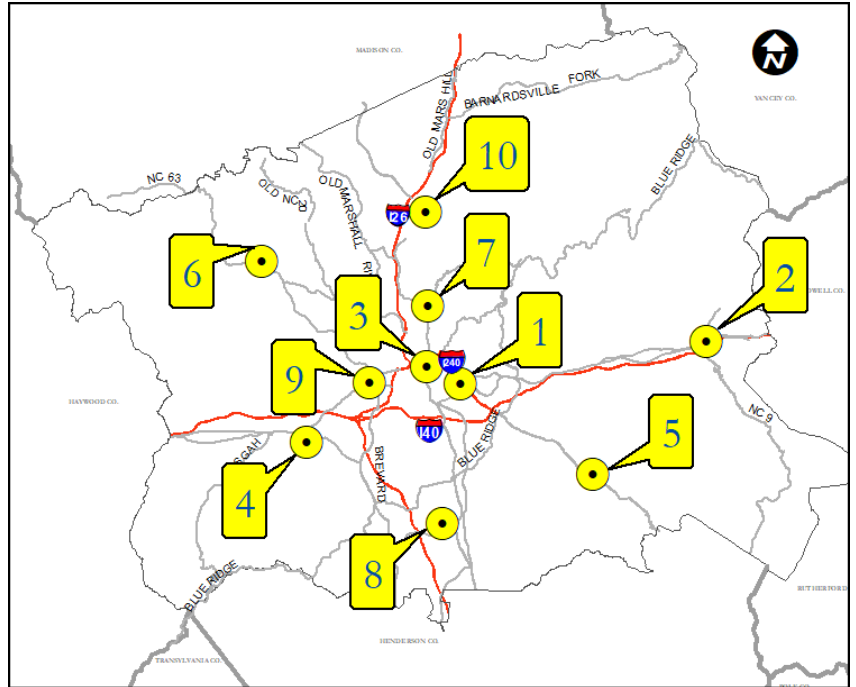

Early Voting Sites:

1. **Asheville Mall** (McAlister's entrance /near Dillard's)- 3 South Tunnel Rd, Asheville 28805
2. **Black Mountain Library** - 105 N. Dougherty St, Black Mountain 28711
3. **Election Services Warehouse** - (in lieu of BOE) - 50 Coxe Ave, Asheville 28801
4. **Enka-Candler Library** - 1404 Sand Hill Rd, Candler 28715
5. **Fairview Library** – 1 Taylor Rd, Fairview 28730
6. **Leicester Library** – 1561 Alexander Rd, Leicester 28748
7. **North Asheville Library** – 1030 Merrimon Ave, Asheville 28804
8. **South Buncombe Library** – 260 Overlook Rd, Asheville 28803
9. **West Asheville Library** – 942 Haywood Rd, Asheville 28806
10. **Weaverville Town Hall** – 30 South Main St, Weaverville 28787

Hours of Operation:

				Thursday 2/13	Friday 2/14	Saturday 2/15
				All Sites 8:00 am - 7:30 pm	All Sites 8:00 am - 7:30 pm	Closed
Sunday 2/16	Monday 2/17	Tuesday 2/18	Wednesday 2/19	Thursday 2/20	Friday 2/21	Saturday 2/22
Closed	All Sites 8:00 am - 7:30 pm	All Sites 8:00 am - 7:30 pm	All Sites 8:00 am - 7:30 pm	All Sites 8:00 am - 7:30 pm	All Sites 8:00 am - 7:30 pm	All Sites 10:00 am - 6:00 pm
Sunday 2/23	Monday 2/24	Tuesday 2/25	Wednesday 2/26	Thursday 2/27	Friday 2/28	Saturday 2/29
All Sites 10:00 am - 6:00 pm	All Sites 8:00 am - 7:30 pm	All Sites 8:00 am - 7:30 pm	All Sites 8:00 am - 7:30 pm	All Sites 8:00 am - 7:30 pm	All Sites 8:00 am - 7:30 pm	All Sites 8:00 am - 3:00 pm